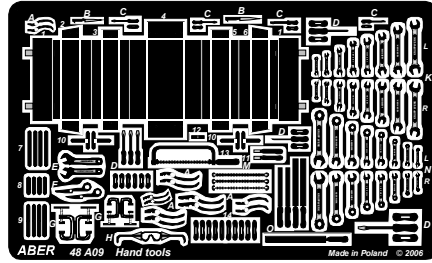

Hand tools

(Narzędzia)

1/48 scale update

ABER[®]

48 A09

WWW.ABER.NET.PL

Made in Poland © 2006

WARNING
Any unauthorized copying, producing and reproducing of ABER company products, or any part thereof, is strictly prohibited and any such action establishes liability for a civil action and may give rise to criminal prosecution.